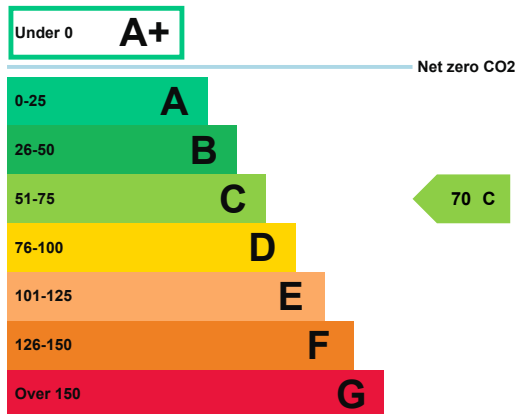

Property type	Storage or Distribution
Total floor area	86 square metres

Rules on letting this property

Properties can be let if they have an energy rating from A+ to E.

Energy rating and score

This property's energy rating is C.

Properties get a rating from A+ (best) to G (worst) and a score.

The better the rating and score, the lower your property's carbon emissions are likely to be.

How this property compares to others

Properties similar to this one could have ratings: